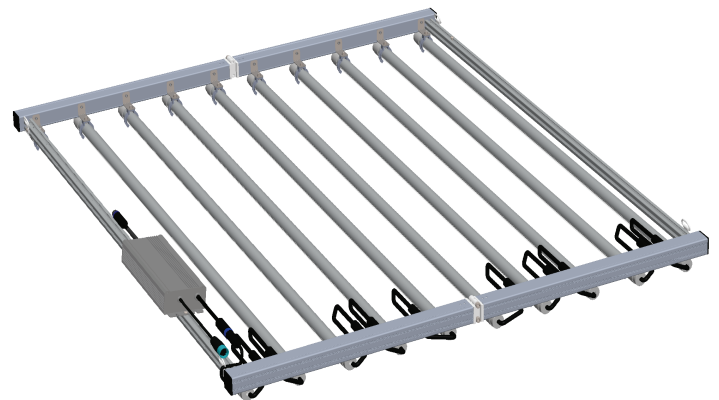

SABER

The SABER Series of horticulture lights are specially designed to maximize cannabis flower and resin production. From compact grow tent applications to large-scale sea-of-green cultivation operations, our LED technology consistently outperforms equivalent wattage HPS and similar industry standard systems, as well as competitor LED systems in grow yields, yield quality, and energy savings.

Collaboration and service are central to the SUNSCAPE mission, and we work with you to create customized lighting solutions that fit your particular horticulture needs. Our modular systems can be vertically stacked for multiple layers of cultivation, and easily expanded to cover any size area. The SABER Series features failsafe design and is IP66 waterproof rated. All our products are ETL/cETL listed, CE, LV, EMS, and RoHS compliant.

SABER LED lights are fully spectrum tunable through 3-separate spectrum dimmers; Far Red, Deep Red, Blue and full spectrums of light can be optimized, maximizing plant growth, eliminating variables, and ensuring consistency.

Operating Voltage: 100 - 305 Vac, 50~60 Hz
 Beam Angle: 120 Degree for Sea of Green Indoor
 Mounting Height: 6" above Canopy
 Power Factor: > 93%
 PPF(D(umol/m²/s): 780
 Waterproof Rating: IP66
 Operating Temp: -22F to 115F; Upto 135F for 8 hours;
 Storage Temp: -40°F to 149°F
 Lifespan: L70 >150,000 Hrs.5-Year Warranty