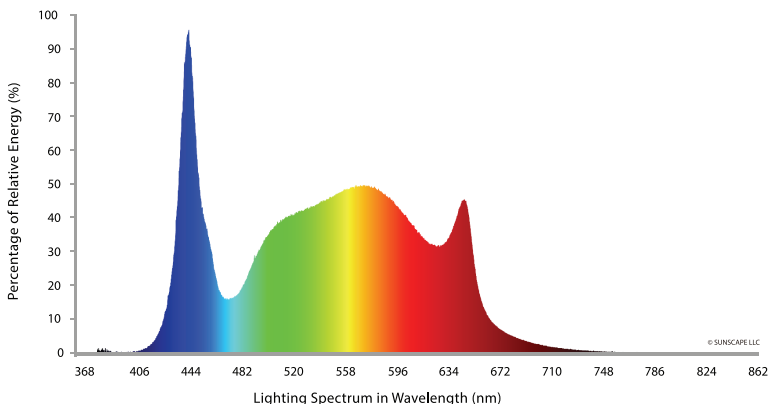

SABER LED lights are fully spectrum tunable through 3-separate spectrum dimmers; Far Red, Deep Red, Blue and full spectrums of light can be optimized, maximizing plant growth, eliminating variables, and ensuring consistency.

Operating Voltage: 100 - 305 Vac, 50~60 Hz
 Beam Angle: 120 Degree for Sea of Green Indoor
 Mounting Height: 6" above Canopy
 Power Factor: > 93%
 PPF(D(umol/m²/s): 780
 Waterproof Rating: IP66
 Operating Temp: -22F to 115F; Upto 135F for 8 hours;
 Storage Temp: -40°F to 149°F
 Lifespan: L70 >150,000 Hrs.5-Year Warranty

SOLO Light Panel

Optimal Daylight Setting

SOLO PRO LED lights are spectrum tunable. The default Full Spectrum setting is derived through actual cultivation cycles with proven yield and quality data from 100's strains of cannabis.